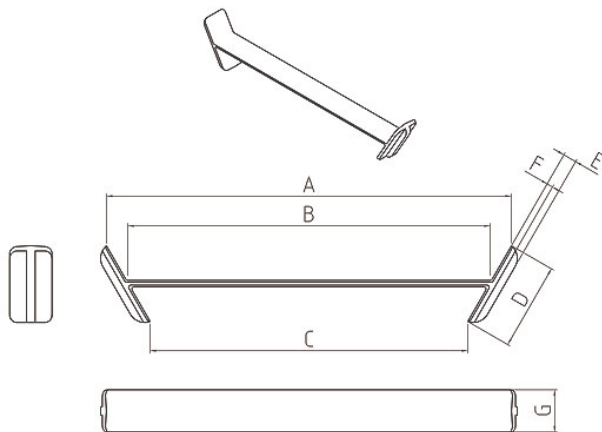

[Back to Index](#)

HEAVY LIFT HANDLE 882.0

max load [kg]:

35

882.0

product dimensions [mm]

A:	172	G:	15.6
B:	152		
C:	132		
D:	37		
E:	6		
F:	2.7		

hole dimensions [mm]