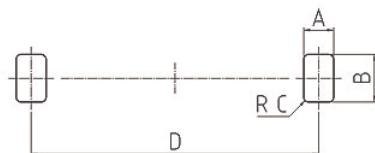

[Back to Index](#)

HEAVY LIFT HANDLE 882.0

max load [kg]:

35

882.0

product dimensions [mm]

A:	172	G:	15.6
B:	152		
C:	132		
D:	37		
E:	6		
F:	2.7		

hole dimensions [mm]