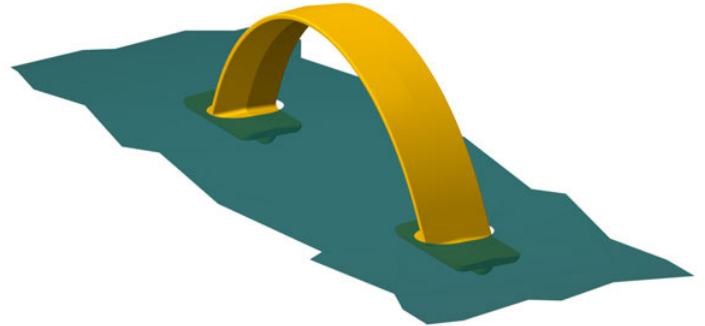

[Back to Index](#)

HEAVY LIFT HANDLE 882.0

max load [kg]:

35

882.0

product dimensions [mm]

A:	172	G:	15.6
B:	152		
C:	132		
D:	37		
E:	6		
F:	2.7		

hole dimensions [mm]