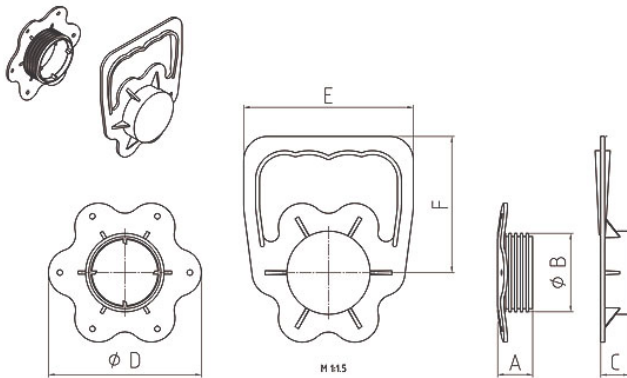

[Back to Index](#)

HEAVY LIFT HANDLE 572.0

max load [kg]:

75

572.0

product dimensions [mm]

- A: 21
- B: 49
- C: 18
- D: 97
- E: 107
- F: 83

hole dimensions [mm]