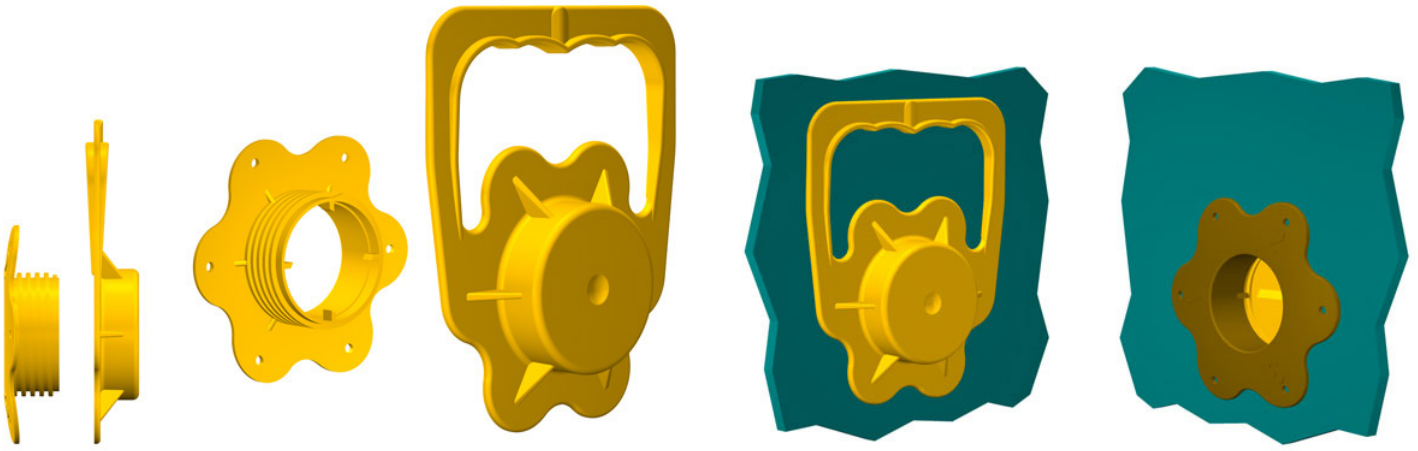

[Back to Index](#)

HEAVY LIFT HANDLE 572.0

max load [kg]:

75

572.0

product dimensions [mm]

- A: 21
- B: 49
- C: 18
- D: 97
- E: 107
- F: 83

hole dimensions [mm]